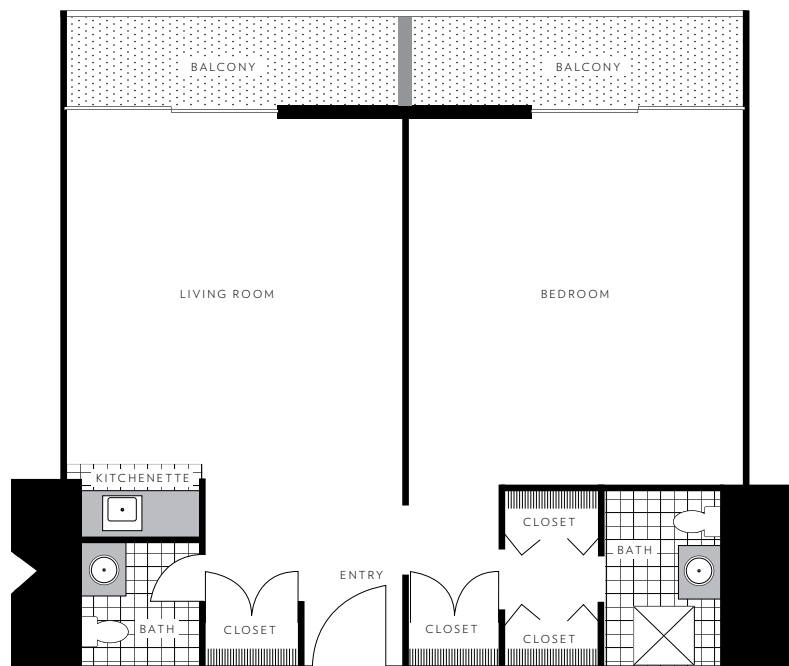

Residence 1 Bedroom

features

1 bedroom

2 baths

Balcony

Approx. 800 sq. ft.