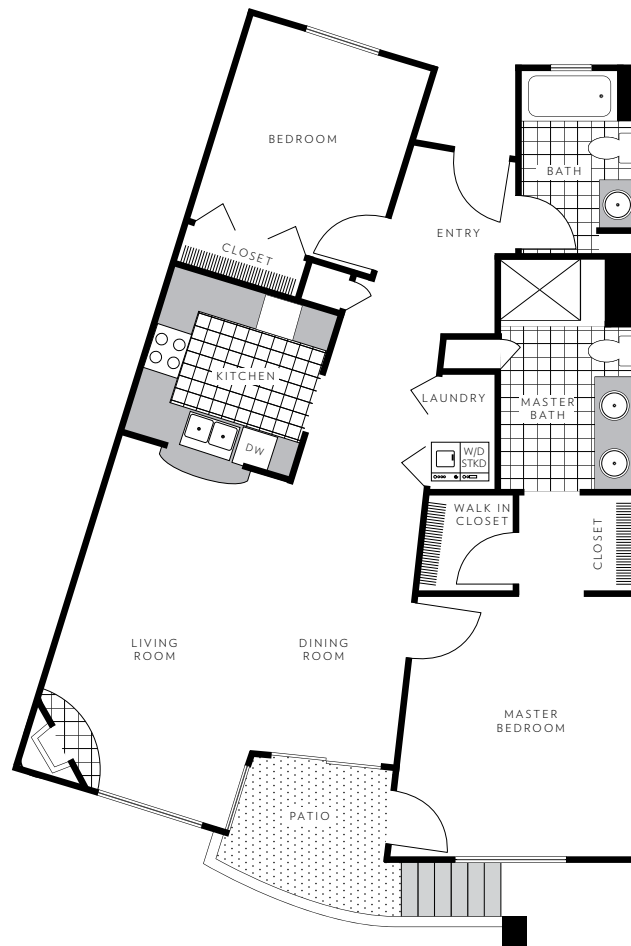

Residence East Campus

2 Bedroom

features

2 bedrooms

2 baths

Laundry

Patio

Fireplace

Approx. 1,108 sq. ft.